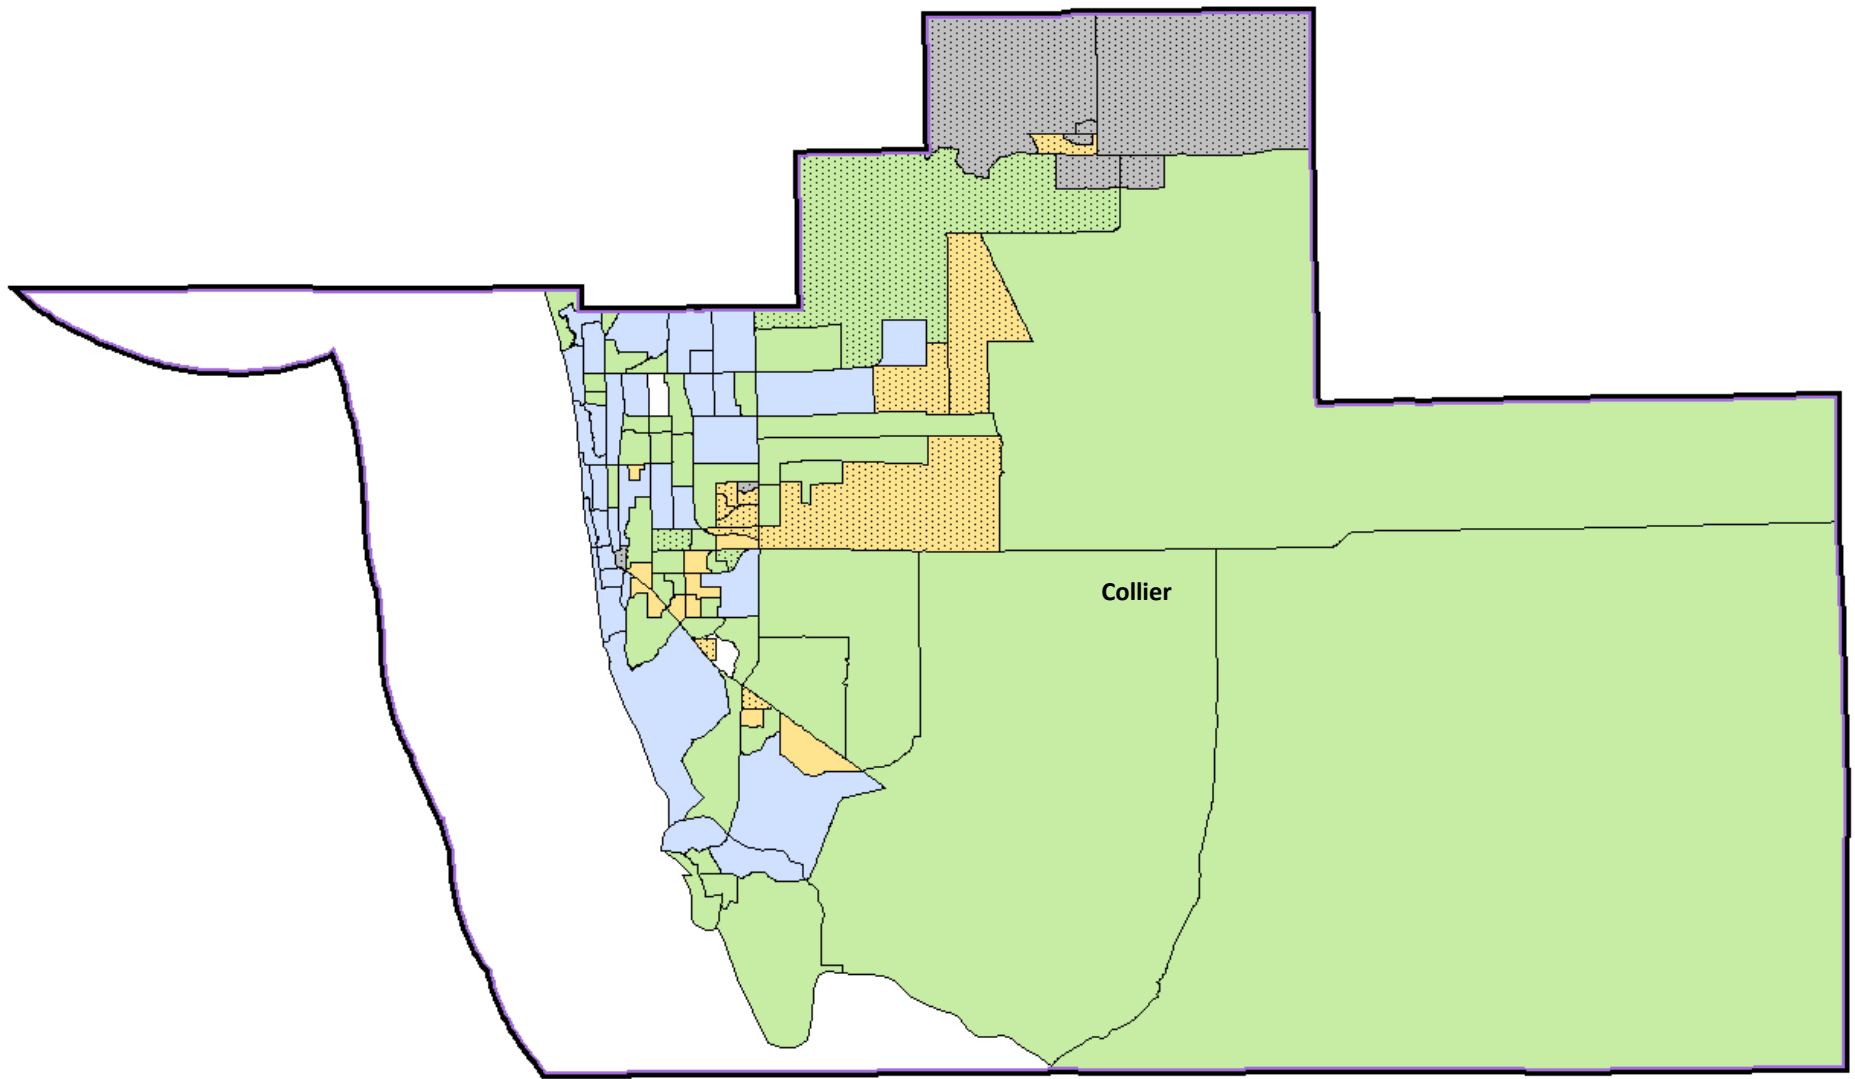

NAPLES ASSESSMENT AREA—NAPLES-MARCO ISLAND, FL MSA

<u>Geography</u>		<u>% Minority</u>		<u>Income Category</u>		<u>NA</u>
Assessment Area	County	High	Low	Upper	Moderate	NA
				Middle	Low